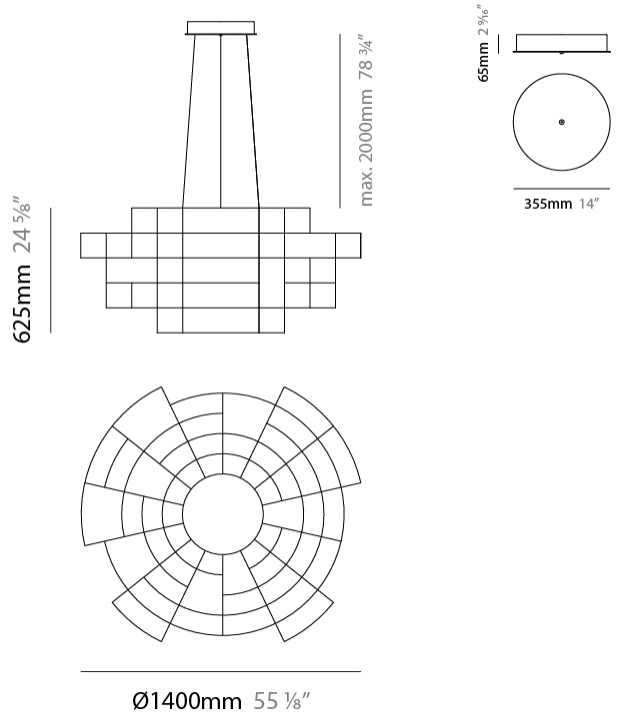

SPECTRE SUSPENSION

D101654-

base number   LED Dimming   Color Temperature   Finish Options

1. To build a product code in our configurator select the specify button on the base model # product page
2. To build a manual product code on this datasheet choose from the options listed below in blue font and add the suffix to the base model #

GENERAL

Series: Spectre
Brand: Quasar
Division: Design
Mounting Type: Suspension
Mounting Location: Ceiling
Subcategory: Ambient

PHYSICAL

Shape: Abstract
Diameter (mm): 1400
Diameter (in): 55 1/8
Height (mm): 625
Height (in): 24 7/16
Max. Overall Height (mm): 2625
Max. Overall Height (in): 103 3/8
Light Distribution: Omnidirectional
Weight (kg): 7
Weight (lbs): 15.43
Fixture Finish: [NIC / BRA / BBR](#)
Fixture Material: Metal
Cable Details: 2000mm Cable
Upon Request: Custom Sizes

ELECTRICAL

Lamp Type: LED
Input Wattage (W): 102.6
Dimming: [Non-Dimming / Phase Dimming (120vac Only)](#)
Driver Included: Yes
Driver Location: Integrated
Driver Type: Constant Voltage - 120/277Vac
Driver Class: Class 2
Input Voltage (V): 120 - 277
Output Voltage (V): 12
Upon Request: (Not included - see components) Integral: 0-10Vdc dimming

LED

Number of LEDs: 171
Color Temperature (°K): [2400 / 2800](#)
Max. Delivered Lumen (lm): 6060 (2800K)
CRI: >90 CRI
Lamp Life (hrs): 50000

OPTICAL

RATINGS AND CERTIFICATIONS

Certified By: Certified for North American Standards
IP rating: IP20